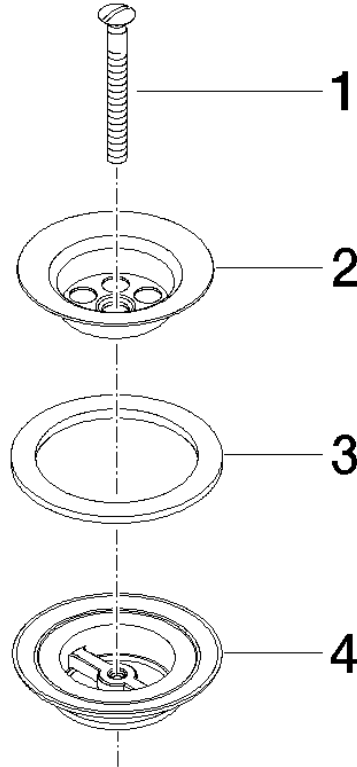

10 100 970

Fits: IMO, LULU, MADISON, MEM, TARA,
CL.1, LISSÉ, VAIA, META, CYO

	Durabross (23kt Gold)	10 100 970-09
	Chrome	10 100 970-00
	Brushed Platinum	10 100 970-06
	Platinum	10 100 970-08
	Dark Chrome	10 100 970-19
	Light Gold	10 100 970-26
	Brushed Light Gold	10 100 970-27
	Brushed Durabross (23kt Gold)	10 100 970-28
	Brushed Bronze	10 100 970-42
	Brushed Champagne (22kt Gold)	10 100 970-46
	Champagne (22kt Gold)	10 100 970-47
	Brushed Chrome	10 100 970-93
	Brushed Dark Platinum	10 100 970-99

Grated waste 1 1/4" - Durabross (23kt Gold)

IMO

10 100 970

10 100 970

10 100 970

Parts for other finishes can be found here: [Chrome](#)

Spare parts list

No.	Item Number	Name	Quantity used	Delivery time
3	09 14 03 005 90	seal	1	60
4	09 11 01 007-07	pop-up waste	1	60